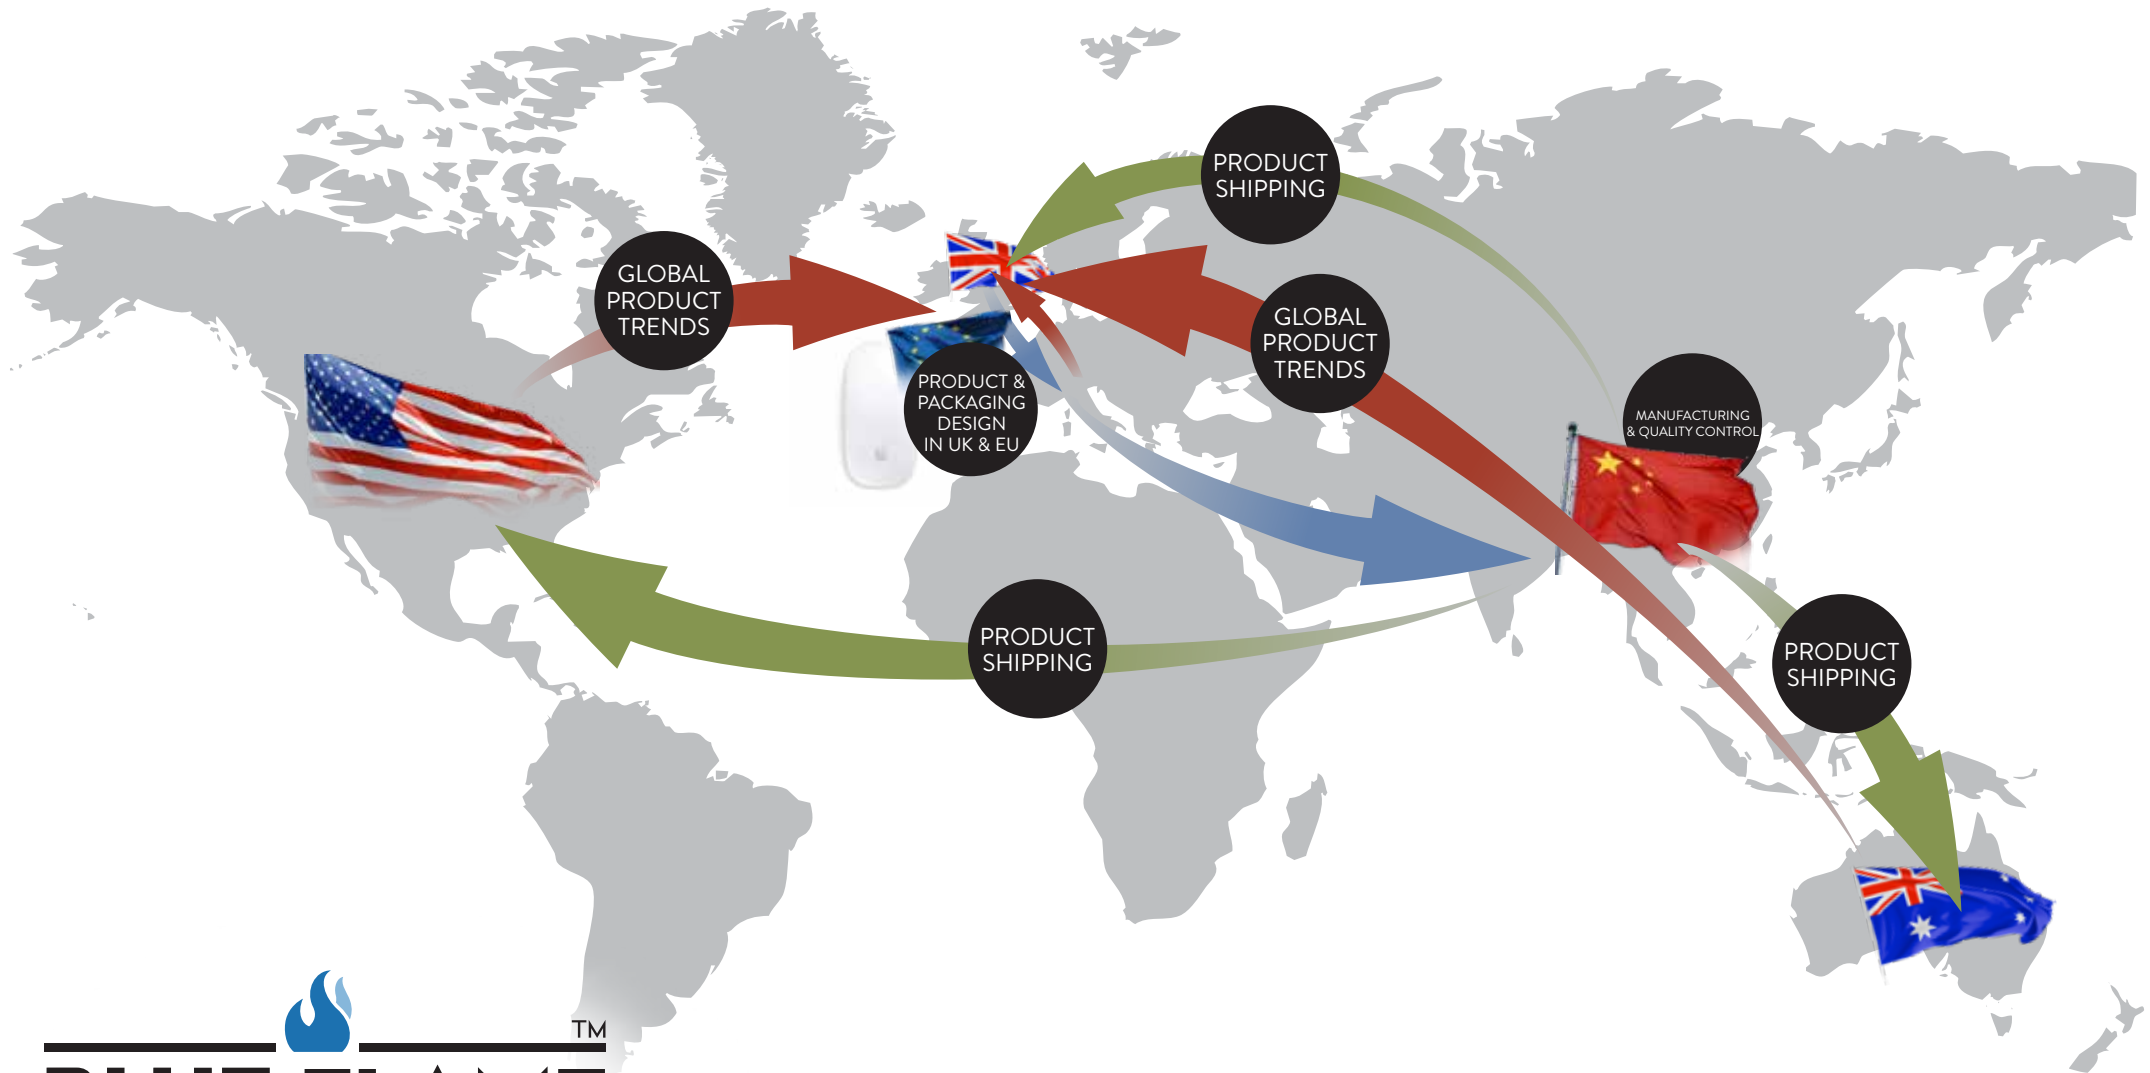

BLUE FLAME
Grills, Tools & Accessories

Inspired by American grilling innovation, packaging & product design from Europe and Chinese manufacturing efficiency. Blue Flame encapsulates 60 years of performance for American homes.