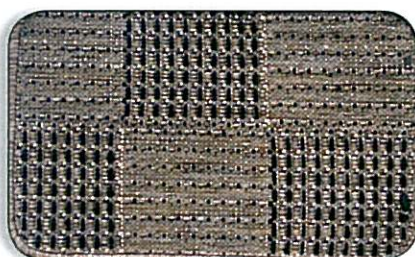

Outdoor Rugs

SUMMERTIME COLLECTION

SUMMERTIME COLLECTION 4 X 6

Aurora
(SUM10000)

Lattice
(SUM10002)

Serene
(SUM10003)

Soho
(SUM100001)

Stonehedge
(SUM10004)

Tradewinds
(SUM100006)

TWILIGHT COLLECTION

TWILIGHT COLLECTION 6 X 9

Aurora
(TWL10080)

Lattice
(TWL10082)

Serene
(TWL10083)

Soho
(TWL10081)

Stonehedge
(TWL10084)