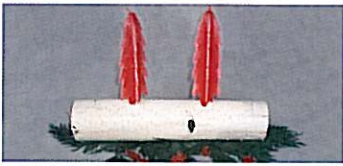

YULE LOGS

BY186 Yule Log Birch 2 Tree Candles