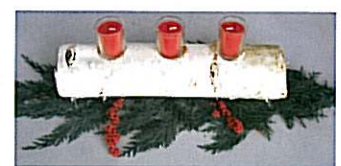

YULE LOGS

BY186 Yule Log Birch 2 Tree Candles

CY180 Yule Log Cedar

PY184 Yule Log Pine

BY182 Yule Log Birch

FIRESTARTERS

GTS Starter Cones,
FW Color Cones

CSGW. Cone Starters
Willow Basket • 12 pc